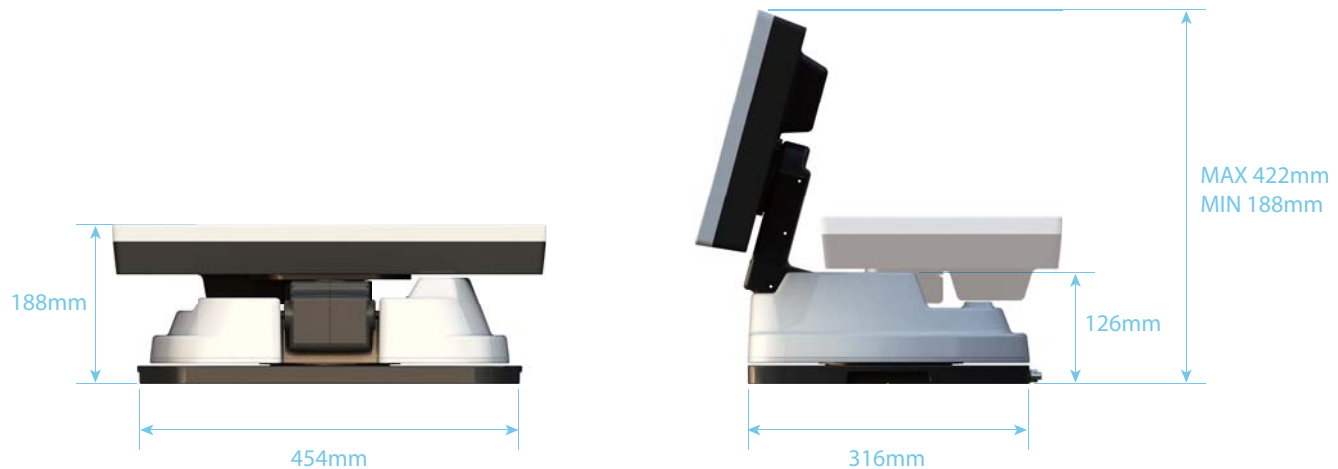

Allen wrench

Mounting plate

M6 × 8, M4 × 7

Camping car installation

## Dimension

## Specification

Dimensions		454 x 316 x 188 mm
Weight	Antenna Only / Full Package	7.0 kg / 9.0 kg
Work Condition		Stationary
Antenna Gain		33.7 dBi @ 12.7GHz
Min EIRP		50 dBw
Polarization		Linear (Horizontal / Vertical)
LNB Output		1 output(optional 2 output)
LNB Input Frequency		10.7 ~ 12.75 GHz
LNB Output Frequency		950 ~ 2,150 MHz
Angle Range	Elevation / Azimuth / Skew	15° ~ 90° / unlimited (360°) / -60° ~ +60°
Search Speed	Elevation / Azimuth / Skew	30°/s / 30°/s / 20°/s
Satellite Searching Time		60 seconds (max.)
Power Requirement		DC 12~24V
Power Consumption		30W (in searching)
Operating Temperature		-30°C ~ +60°C
Option (Camping car installation)		Allen wrench, Mounting plate, Bolts (M6 × 8, M4 × 7)