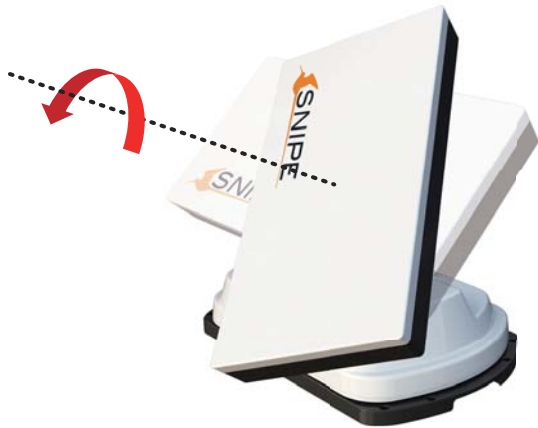

## STEP 1

- ① Power on
- ② Up & down button to choose the target satellite
- ③ OK button to start searching

## STEP 2

SNIPE adjusts elevation angle

## STEP 3

SNIPE adjusts skew angle for the best reception