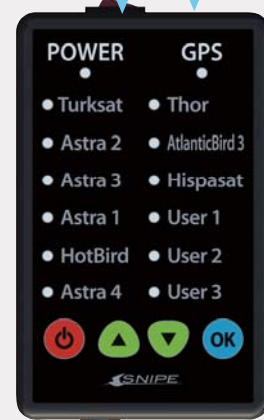

Main body :

360° turning

Mounting plate :

Camping car installation

Sustain body

Shock-absorbing sponge

to Receiver

to Controller

USB port

For F/W upgrade

Power switch

Power port :

DC 12~24V

to Main unit

SELFSAT flat antenna technology

Simple operation external controller with 4 buttons