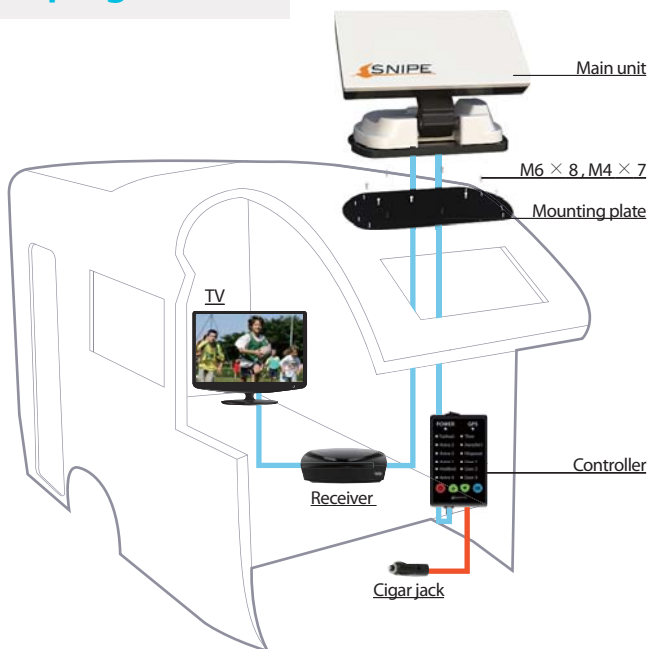

Camping Car Use