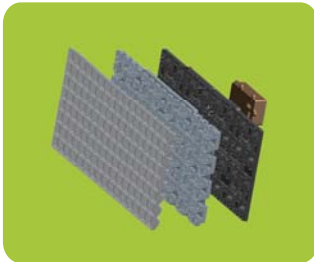

USB port

For F/W upgrade

Power switch

Power port :

DC 12~24V

to Main unit

SELFSAT flat antenna technology

Simple operation external controller with 4 buttons