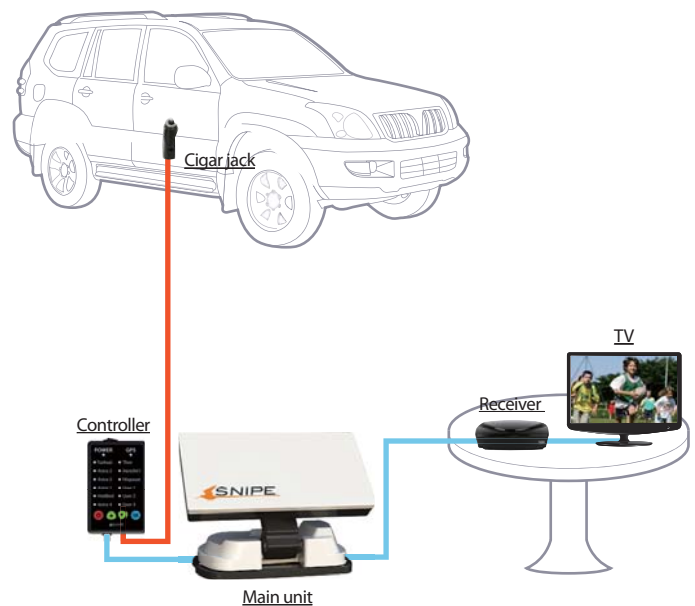

Portable Use